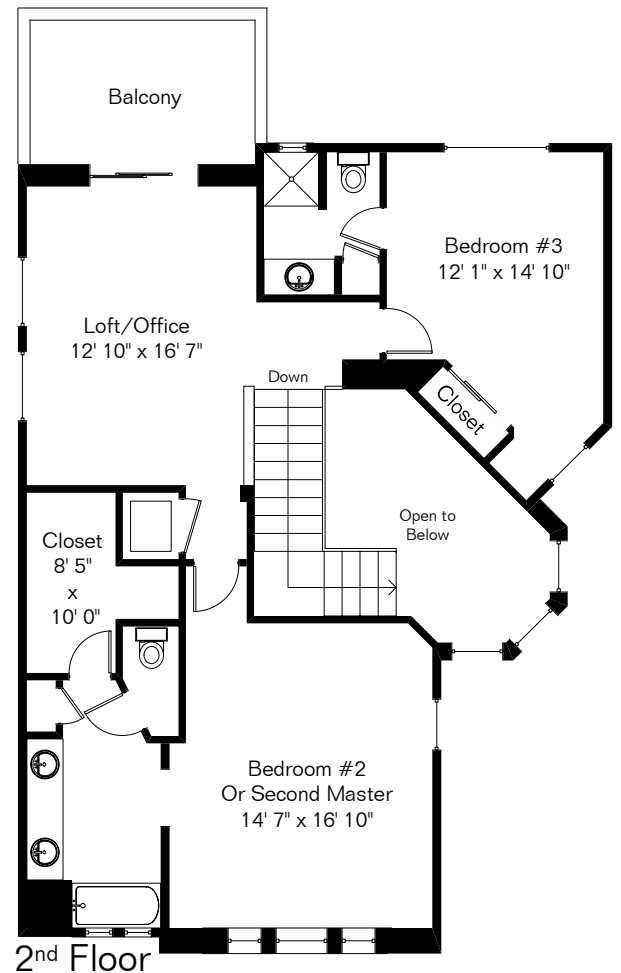

The square footages and room size information are deemed to be reliable but are not guaranteed and should be independently verified. This drawing is for marketing purposes only.

5808 N Loft Lane

1st Floor 1,671 Sq Ft
 2nd Floor 1,155 Sq Ft

 Total Living Area 2,826 Sq Ft
 Garage 493 Sq Ft

Site Visit December 2023

Copyright 2023 Floor Plans First! LLC
 All Rights Reserved.

Floor Plans *First!*
 See the Floor Plan First™

FloorPlansFirst.com™
 (520) 881-1500