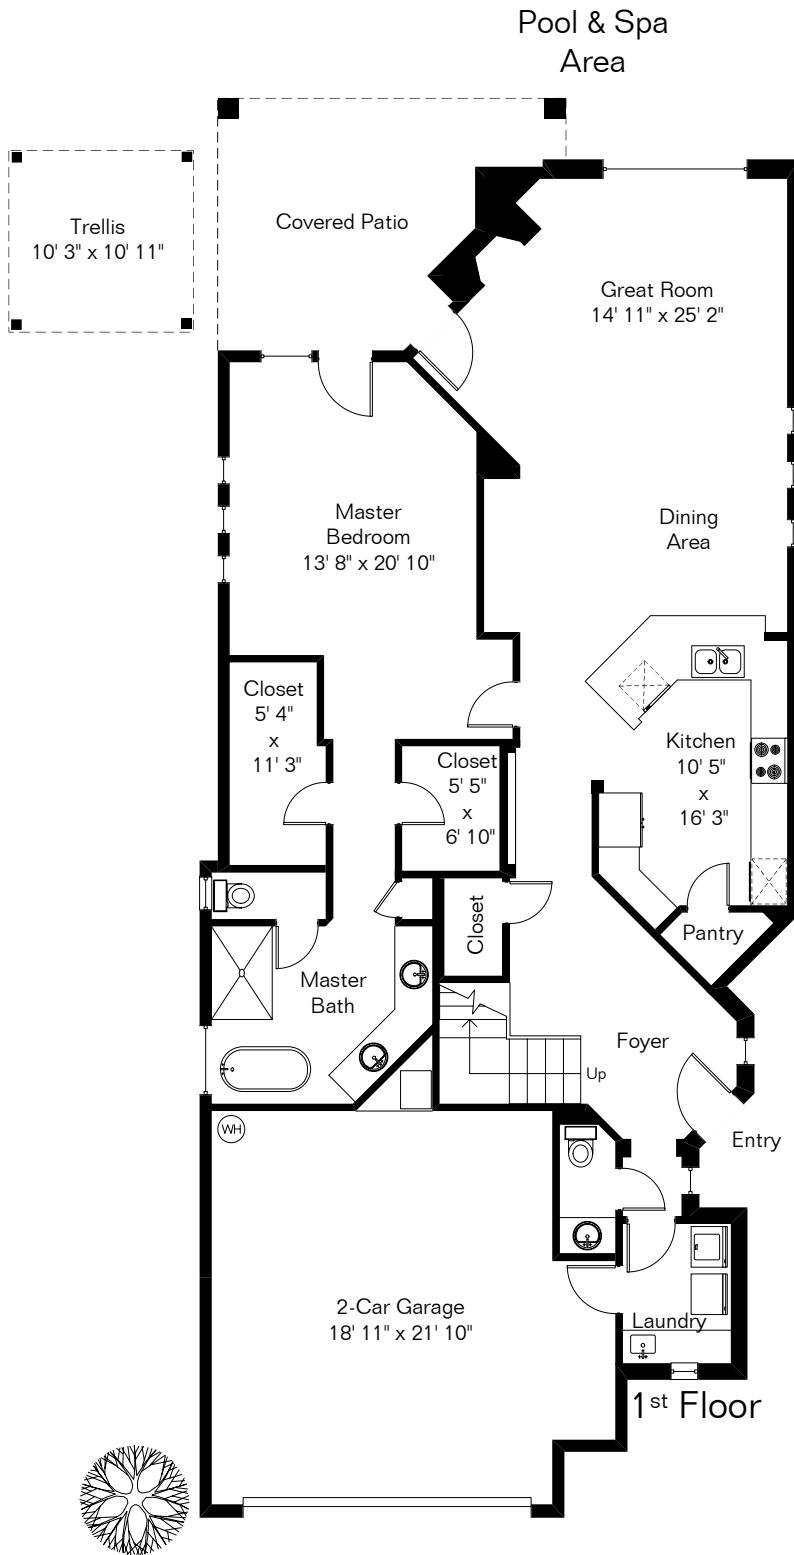

The square footages and room size information are deemed to be reliable but are not guaranteed and should be independently verified. This drawing is for marketing purposes only.

5808 N Loft Lane

1st Floor 1,671 Sq Ft
 2nd Floor 1,155 Sq Ft

 Total Living Area 2,826 Sq Ft
 Garage 493 Sq Ft

Site Visit December 2023

Copyright 2023 Floor Plans First! LLC
 All Rights Reserved.

Floor Plans *First!*
 See the Floor Plan First™

FloorPlansFirst.com™
 (520) 881-1500